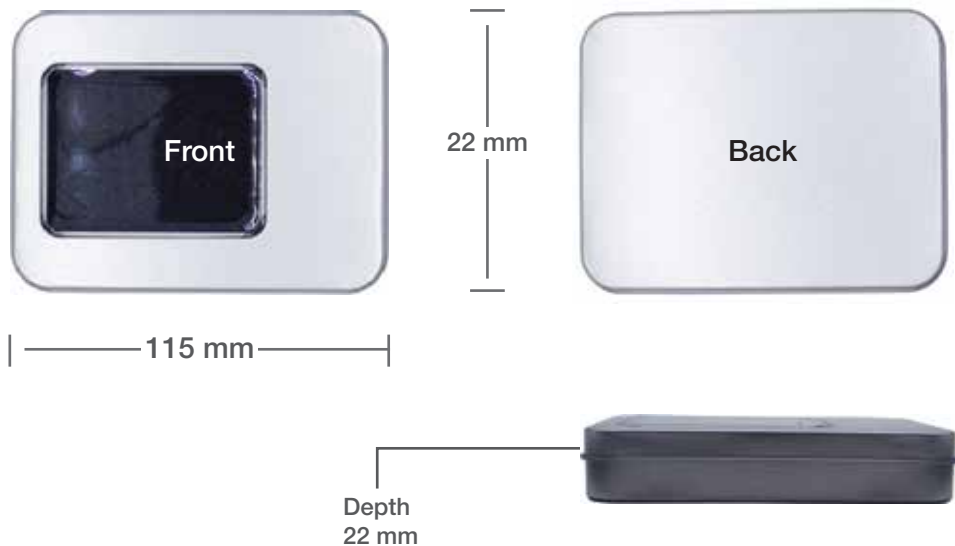

USB-B-CL Dimensions

Printing Position